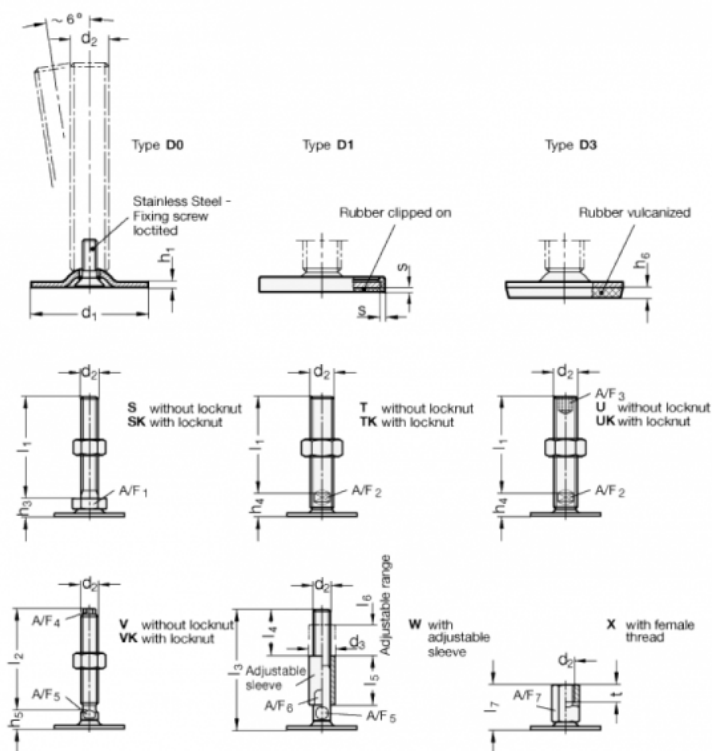

Article number: 204180M840D3SK
 Description: E+G levelling foot
 GN 41-80-M8-40-D3-SK
 Note: SK With nut, External hexagon at the bottom

Measures

A/F1 = 17
 d1 = 80
 d2 = M8
 h1 = 3
 h3 = 11
 h6 = 5
 l1 = 40
 s =